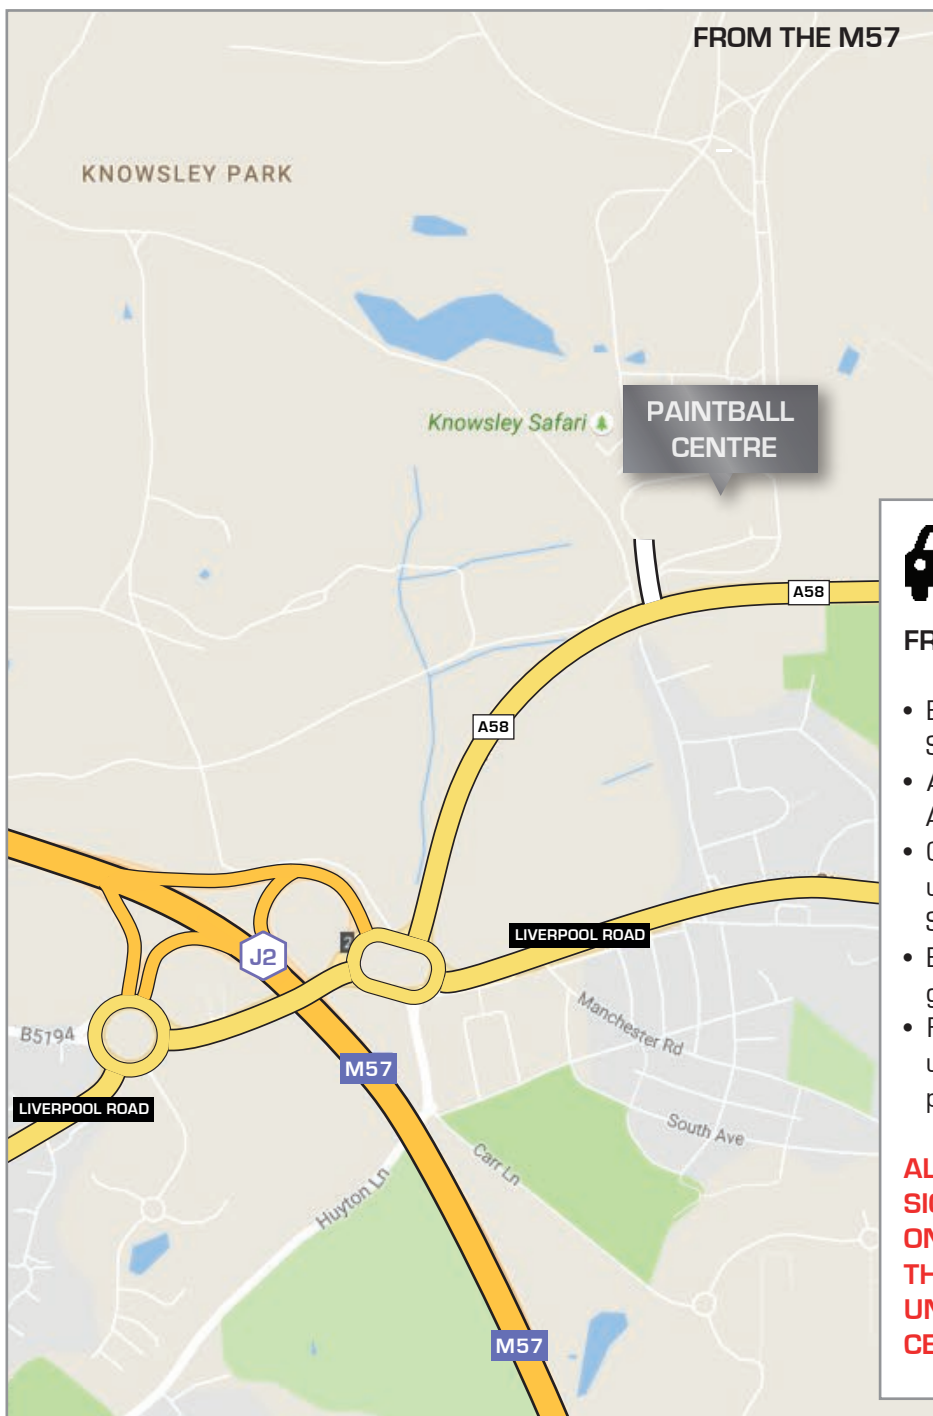

LIVERPOOL PAINTBALL CENTRE

KNOWSLEY SAFARI PARK, KNOWSLEY, PRESCOT, L34 4AN

GPS Coordinates: 53.436261, -2.813801

IMPORTANT INFORMATION

- All paintball centres are located in woodlands. Woodlands do not always have specific postcodes.
- Please don't rely 100% on the postcode alone.
- GPS coordinates can be used to find the exact location of the paintball centre.
- Please car pool where possible as parking on-site is limited.

BY CAR

FROM THE M57

- Exit the M57 at Junction 2 signposted St Helens and Prescott (A57).
- At the roundabout follow signs to the A58 towards St Helens.
- Once on the A58, continue for 0.5 miles until you see the entrance to Knowsley Safari Park on your left.
- Enter the Knowsley Safari Park grounds.
- Follow the Delta Force Paintball signs until you reach the paintball centre car park.

ALTERNATIVELY FOLLOW THE BROWN SIGNS TO KNOWSLEY SAFARI PARK. ONCE YOU REACH THE PARK, FOLLOW THE DELTA FORCE PAINTBALL SIGNS UNTIL YOU REACH THE PAINTBALL CENTRE CAR PARK.