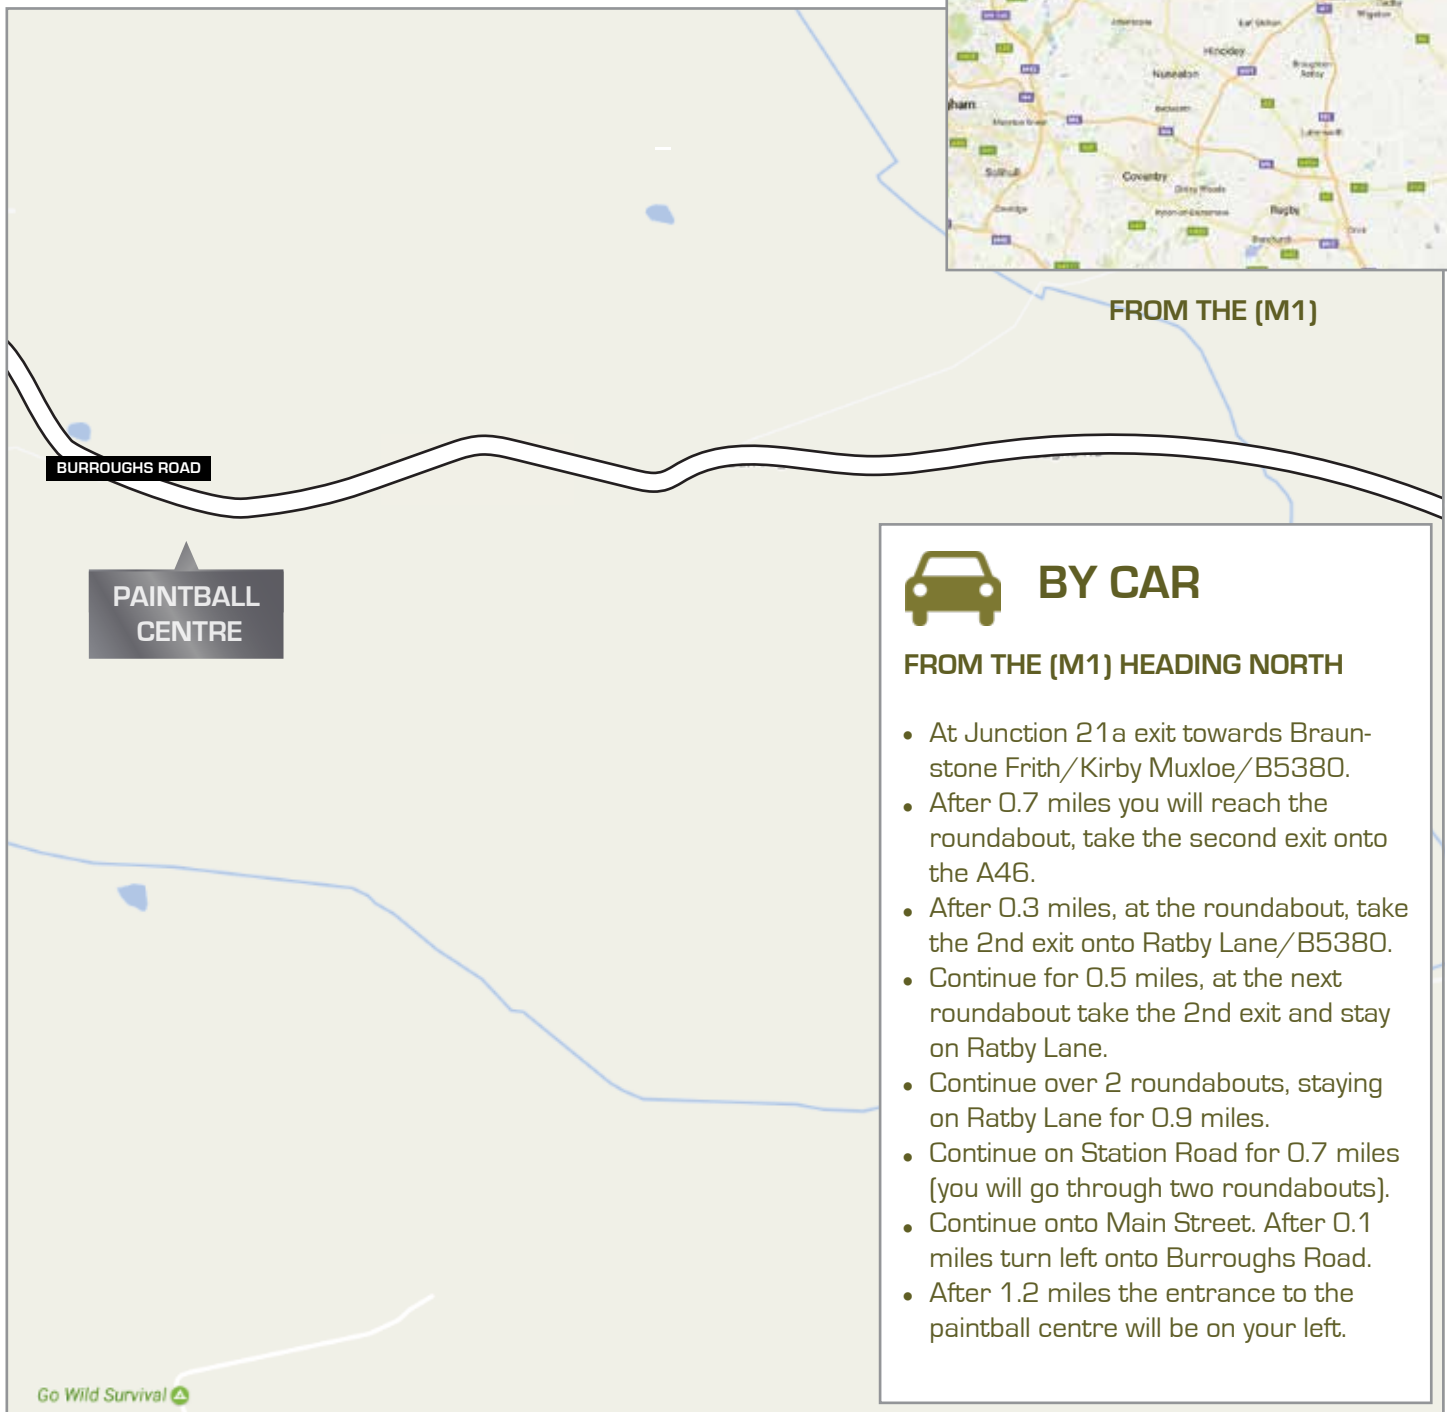

# LEICESTER PAINTBALL CENTRE

BURROUGHS RD, RATBY, LEICESTER LE6 0XZ

GPS Coordinates: 52.650354, -1.273383

## IMPORTANT INFORMATION

- All paintball centres are located in woodlands. Woodlands do not always have specific postcodes.
- Please don't rely 100% on the postcode alone.
- GPS coordinates can be used to find the exact location of the paintball centre.
- Please car pool where possible as parking on-site is limited.

### FROM THE (M1) HEADING NORTH

- At Junction 21a exit towards Braunstone Frith/Kirby Muxloe/B5380.
- After 0.7 miles you will reach the roundabout, take the second exit onto the A46.
- After 0.3 miles, at the roundabout, take the 2nd exit onto Ratby Lane/B5380.
- Continue for 0.5 miles, at the next roundabout take the 2nd exit and stay on Ratby Lane.
- Continue over 2 roundabouts, staying on Ratby Lane for 0.9 miles.
- Continue on Station Road for 0.7 miles (you will go through two roundabouts).
- Continue onto Main Street. After 0.1 miles turn left onto Burroughs Road.
- After 1.2 miles the entrance to the paintball centre will be on your left.